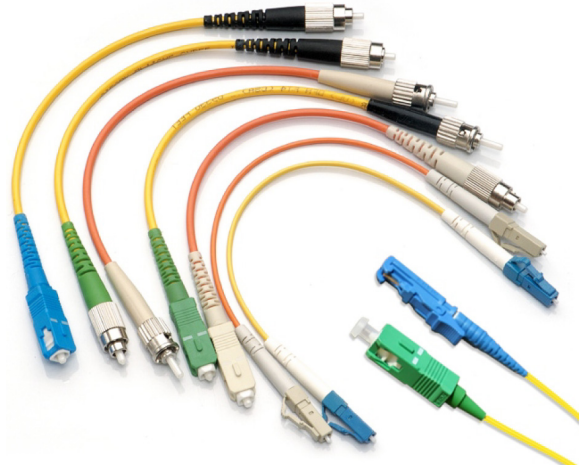

Pre Terminated Fiber Cabling - Patch Cords

Fiber optic cable that is connectorized at both ends for directly connected to equipment.

Make according to customer specified length and fiber mode, available for all connector choices including FC, SC, ST, LC, and E2000.

Every piece of products are tested to assure excellent optical performance with traceable data.

FEATURES

Applicable for all kinds of fiber optic networks
Factory-tested assemblies with traceable test data
Available for all connector choices in simplex or duplex structure
Customized length fits different installation needs
Save time and cost of on-site installation
Superior optical performance
Made to comply Telcordia GR-326-CORE

SPECIFICATIONS

Cable Structure	Simplex Patchcord
	Duplex Patchcord
Cable Types	3mm Cable (for Simplex)
	3mm Zipcord (for Duplex)
Cable Jacket Colors	Yellow - Singlemode (OS 1/2)
	Orange - Multimode (OM1, OM2)
	Aqua - Multimode (OM3, OM4)
Connector Types	FC/SC/ST/LC/E2000
Endface Polish Options	APC/UPC/ PC
Available Fiber Modes	Singlemode (OS 1/2)
	Multimode (OM1, OM2, OM3, OM4)
Jacket Material Options	Riser (OFNR)
	Low Smoke Zero Halogen (LSZH)
	Plenum (OFNP) on request, please contact our sales team for details