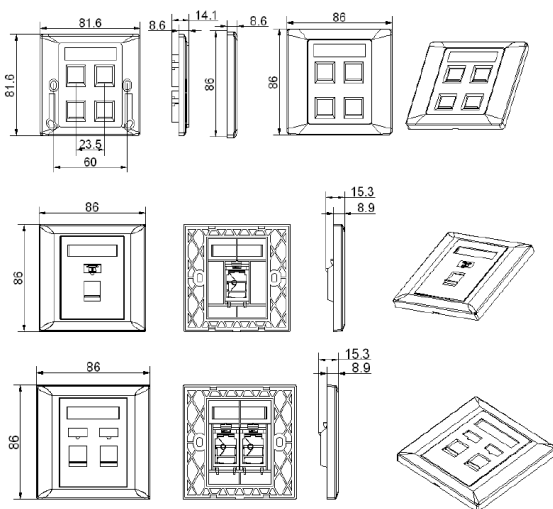

UK Style Faceplates - Shuttered

Suitable for different kinds of modular jack installation, widely used in working area network cabling.

FEATURES

- In indoor installations.
- Embedded surface box, easy to install;
- Panel surface with embedded charts and label positions for easy definition of data and voice terminal.
- With anti-dust sliding port-cover
- Available in a variety of environments for 1-port, 2-port and 4-port faceplate
- Made of high quality ABS&PC

PRODUCT DIMENSIONS

ORDERING

Part No.	Description	Inner Box
142FP1B	Face Plate 1 Port Shuttered 86x86, European style- white	15pcs
142FP2B	Face Plate 2 Port Shuttered 86x86, European style- white	15pcs
142FP4SB	Face Plate 4 Port Shuttered 86x86, European style- white	15pcs