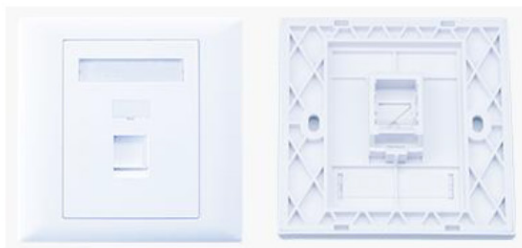

UK Style Faceplates - Shuttered

Suitable for different kinds of modular jack installation, widely used in working area network cabling.

FEATURES

- In indoor installations.
- Embedded surface box, easy to install;
- Panel surface with embedded charts and label positions for easy definition of data and voice terminal.
- With anti-dust sliding port-cover
- Available in a variety of environments for 1-port, 2-port and 4-port faceplate
- Made of high quality ABS&PC

PRODUCT DIMENSIONS

ORDERING

Part No.	Description	Inner Box
142FP1B	Face Plate 1 Port Shuttered 86x86, European style- white	15pcs
142FP2B	Face Plate 2 Port Shuttered 86x86, European style- white	15pcs
142FP4SB	Face Plate 4 Port Shuttered 86x86, European style- white	15pcs